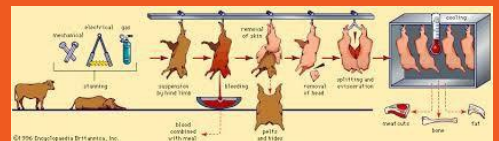

Farm Animals